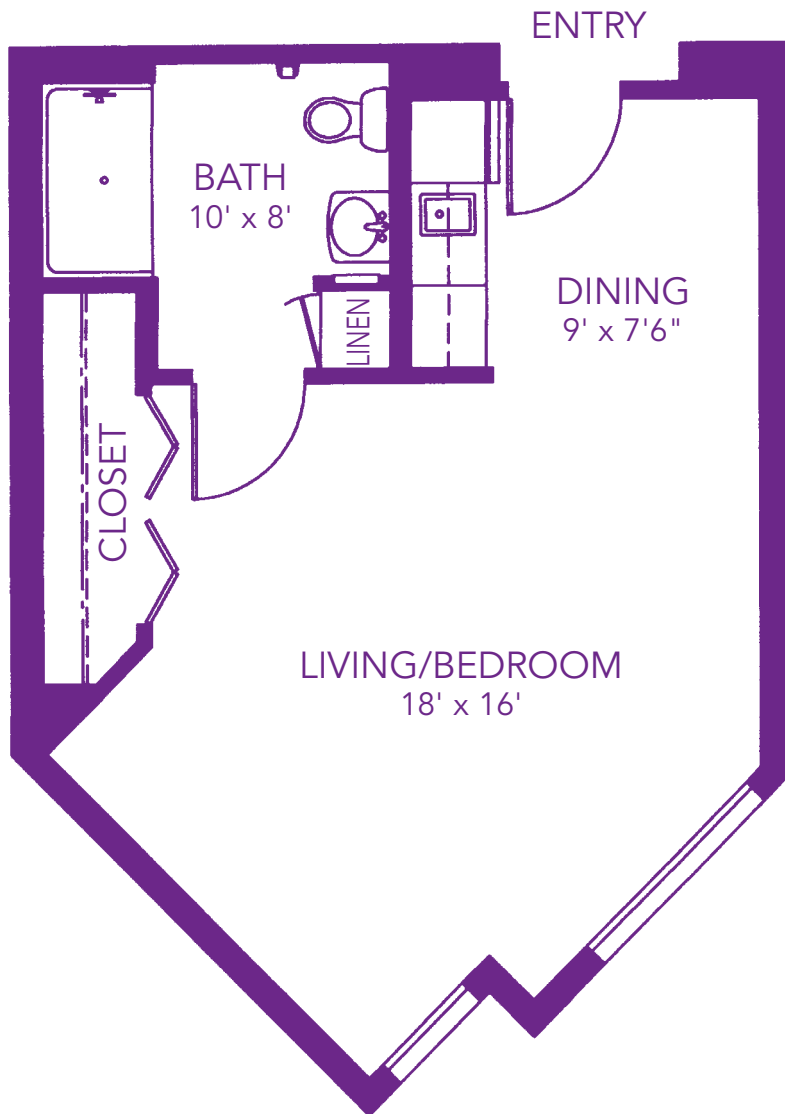

*Assisted Living
Floorplans*

Birch

465 Approximate Liveable Square Feet

Sierra Pointe